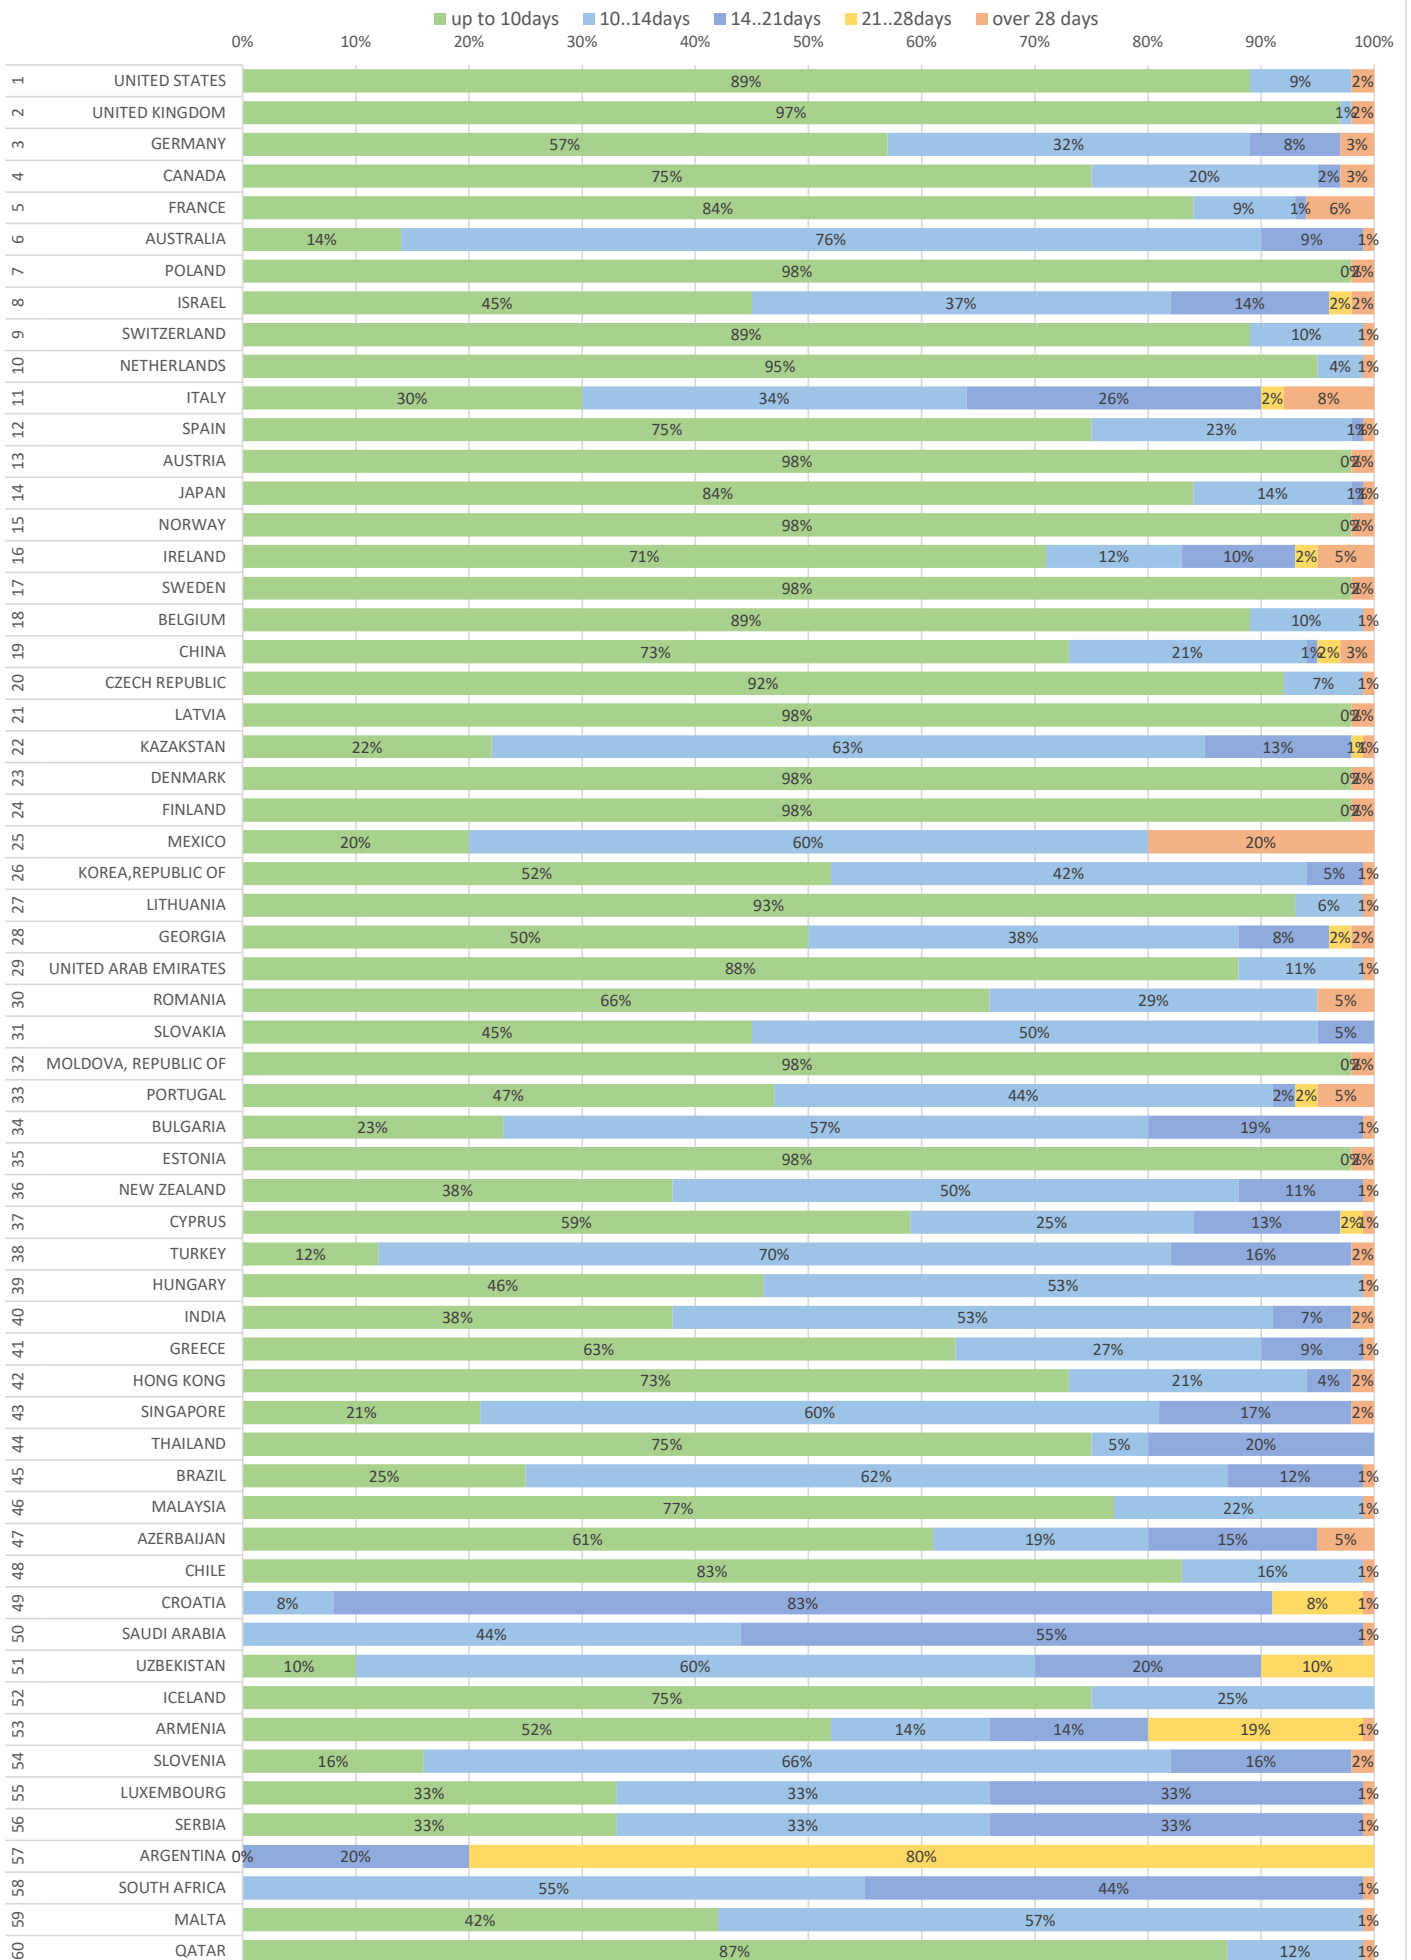

month
MAR2025

PRODUCT
EMS

time from receipt at the Ukrposhta post office to processing in the country of destination,
taking into account all necessary customs formalities in Ukraine

month
MAR2025

PRODUCT
parcels

*time from receipt at the Ukrposhta post office to processing in the country of destination,
taking into account all necessary customs formalities in Ukraine*